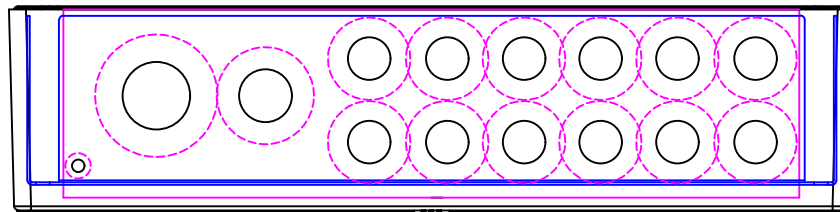

Junction Box art.644.0485 400x250x120 mm

- n°8 cable glands Ni plated brass for armoured cables M20;
- n°1 cable glands Ni plated brass for armoured cables M25;
- n°1 cable glands Ni plated brass for armoured cables M32;
- n°4 plugs Ni plated brass M20;

Terminal strips Weidmuller 4 mmq

SIDE A

SIDE C

DATE	28/08/2023
DISEG.	SZABO.ATTILA
VISTO	G.Mapelli
SIGNATURE	APPR. G.Mapelli

SCAME
PARRE - (Bergamo)

For legal terms we reserve the property of this drawing with interdiction of reproduction and disclosing to third parties or to competitors