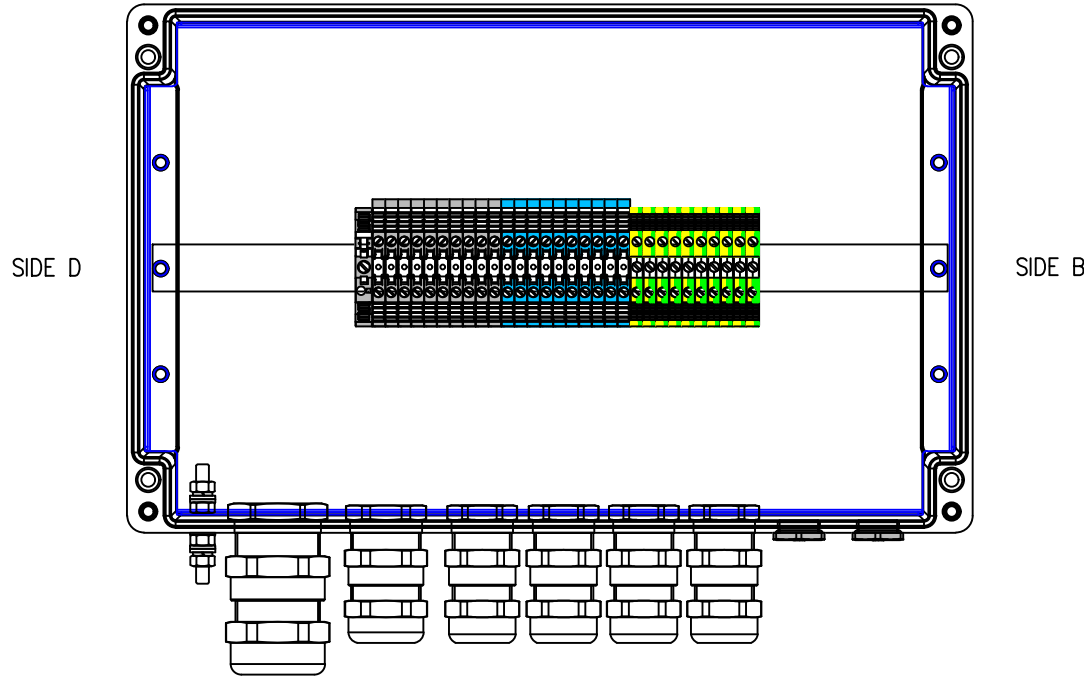

Junction Box art.644.0485 400x250x120 mm

- n°8 cable glands Ni plated brass for armoured cables M20;
- n°1 cable glands Ni plated brass for armoured cables M25;
- n°1 cable glands Ni plated brass for armoured cables M32;
- n°4 plugs Ni plated brass M20;

Terminal strips Weidmuller 4 mmq

SIDE A

SIDE C

DATE	28/08/2023
DISEG.	SZABO.ATTILA
VISTO	G.Mapelli
SIGNATURE	APPR. G.Mapelli

SCAME
PARRE - (Bergamo)

For legal terms we reserve the property of this drawing with interdiction of reproduction and disclosing to third parties or to competitors