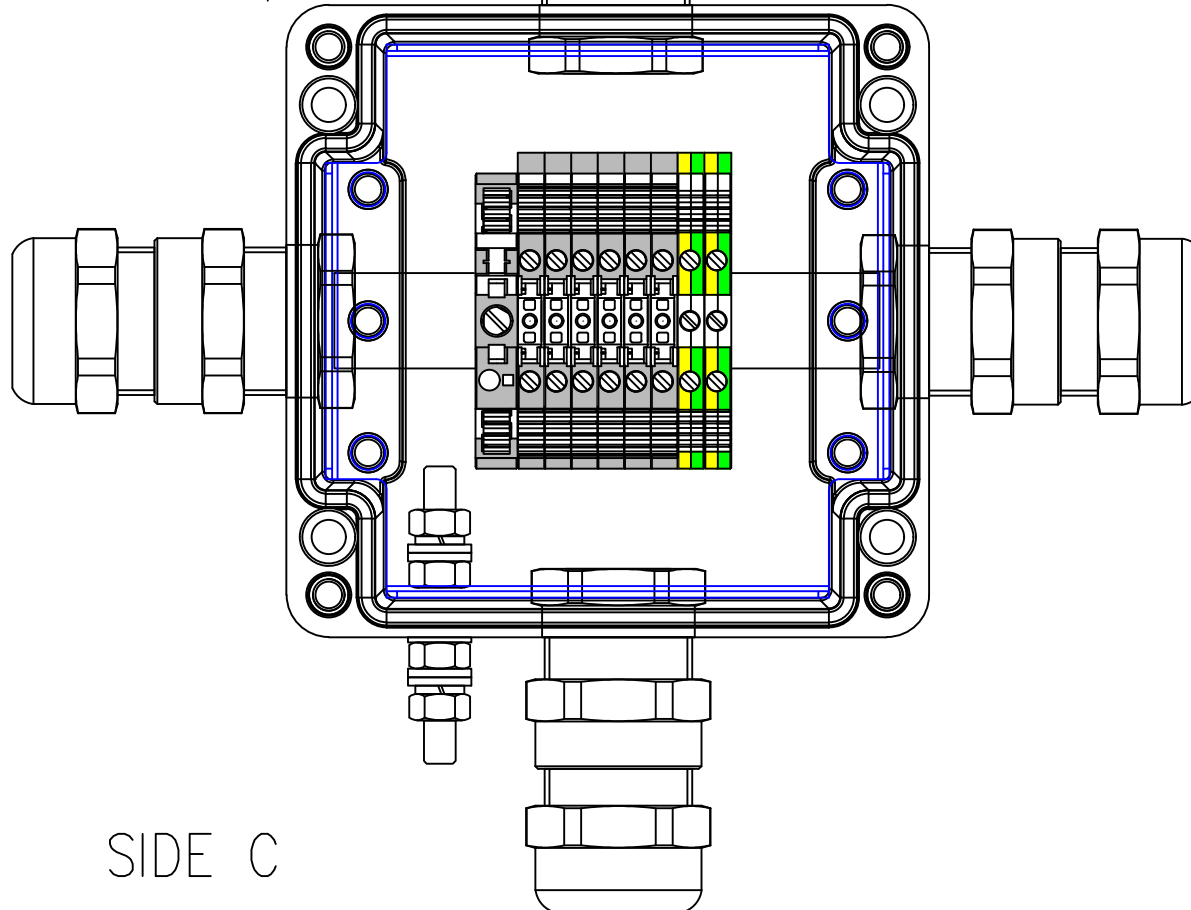

WDU 2,5 WDU 2,5

Junction Box art.644.0345 122x120x90 mm n°4 cable glands M20 Ni. plated Brass for armoured cables;

SIDE A

Terminal strips Weidmuller 2,5 mmq

SIDE D

SIDE B

SIDE C

DATE	28/02/2023
DISEG.	SZABO.ATTILA
VISTO	G.Mapelli
APPR.	G.Mapelli

SCAME
PARRE - (Bergamo)

For legal terms we reserve the property of this drawing with interdiction of reproduction and disclosing to third parties or to competitors

AF_930277862

644.0345

PAGE 1 OF 1

REV.	VERSION	DATE	SIGNATURE
------	---------	------	-----------